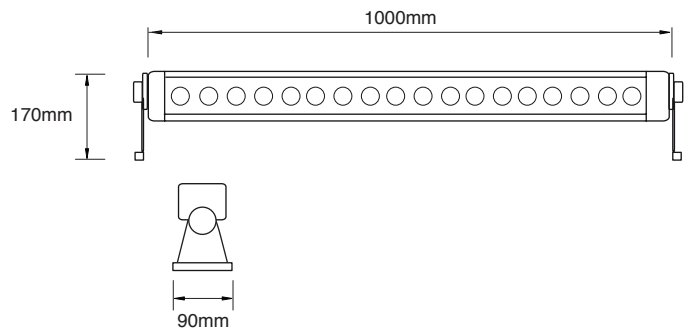

LIGHT BAR Ultra OUTDOOR

☞ LED 240W / 288W / 360W **37 lm/W**

Características mecánicas Mechanical specifications

RGBW
4 in 1

RGBWA
5 in 1

RGBWA+UV
6 in 1

Material del cuerpo: aleación de aluminio

Housing material: aluminum alloy

Material de la lente: PMMA

Lens material

Acabado: pintado en plata

Finish: painted with silver

Tamaño: L1060w x W170 x H90mm

Size

Basculación: 150°

Tilting

Características ópticas Optical specifications

LED: Power LED
LED PREMIUM (OPTIONAL)

N° LEDs: 24 pcs (10W) - 4 in 1
24 pcs (12W) - 5 in 1
24 pcs (15W) - 6 in 1

Potencias: 240W - 4 in 1

Power 288W - 5 in 1