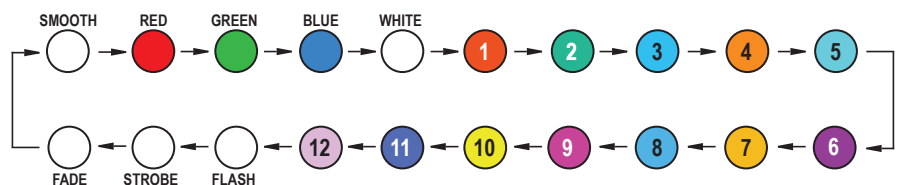

MANDO A DISTANCIA REMOTE CONTROL

Este Iluminador dispone de un modo AUTOMÁTICO. Este modo cambia por todos los modos de color, RGBW y los modos de cambio pregrabados.

This Illuminator has an AUTOMATIC mode. This mode changes to all color modes, RGBW and pre-recorded switching modes.