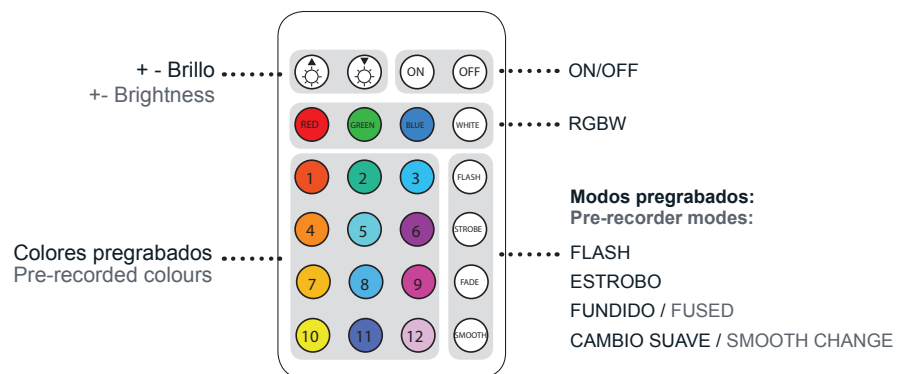

- Lámpara LED RGB
- Modos de color pregrabados
- Potencia 75W
- Conector de 30mm
- Ilumina hasta **10m de fibra de brillo final**
- Carcasa exterior de aluminio
- Sensor de temperatura
- Conexión DMX opcional
- Vida útil 50.000h
- Dimensiones 278x196x76mm
- Peso 2,8 Kg

The key point for Fiber Optic Lighting is the choice of the light source. LED illuminators allow for **greater control of effects and timing**.

It also **saves energy** (replaces 150W HQI/10.000h, 150W Q/3.000h) and is environmentally friendly.

It is immune to electromagnetic interference and has a long service life.

- LED RGB Lamp
- Pre-recorder colour presets
- Power 75W
- 30mm connector
- Illuminates up to **10m of end gloss fibre**
- Aluminium outer casing
- Temperature sensor
- Optional DMX connection
- Lifespan 50.000h
- Dimensions 278x196x76mm
- Weight 2,8 Kg

## MANDO A DISTANCIA REMOTE CONTROL

Este Iluminador dispone de un modo AUTOMÁTICO. Este modo cambia por todos los modos de color, RGBW y los modos de cambio pregrabados.

This Illuminator has an AUTOMATIC mode. This mode changes to all color modes, RGBW and pre-recorded switching modes.